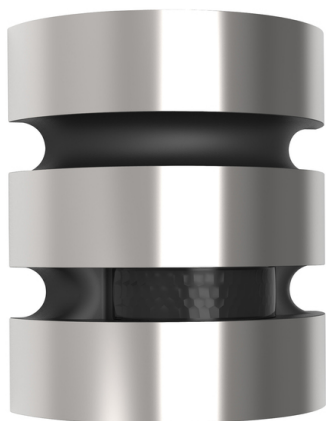

## MAYA

This small Up & Down wall light in Aluminium with stainless steel cover has a timeless design and is slim and efficient. Discrete position of the adjustable PIR motion sensor.

### General information

|                     |                 |
|---------------------|-----------------|
| Item Number :       | 5198401001      |
| Light Type :        | Wall Light      |
| Fixture material :  | STAINLESS STEEL |
| Diffusor material : | FROST GLASS     |
| Fixture Color :     | S/S             |
| EAN number :        | 6939412049052   |
| Warranty :          | 5 Years         |

### Dimensions

|          |        |
|----------|--------|
| Width :  | 68 mm  |
| Length : | 150 mm |
| Height : | 175 mm |